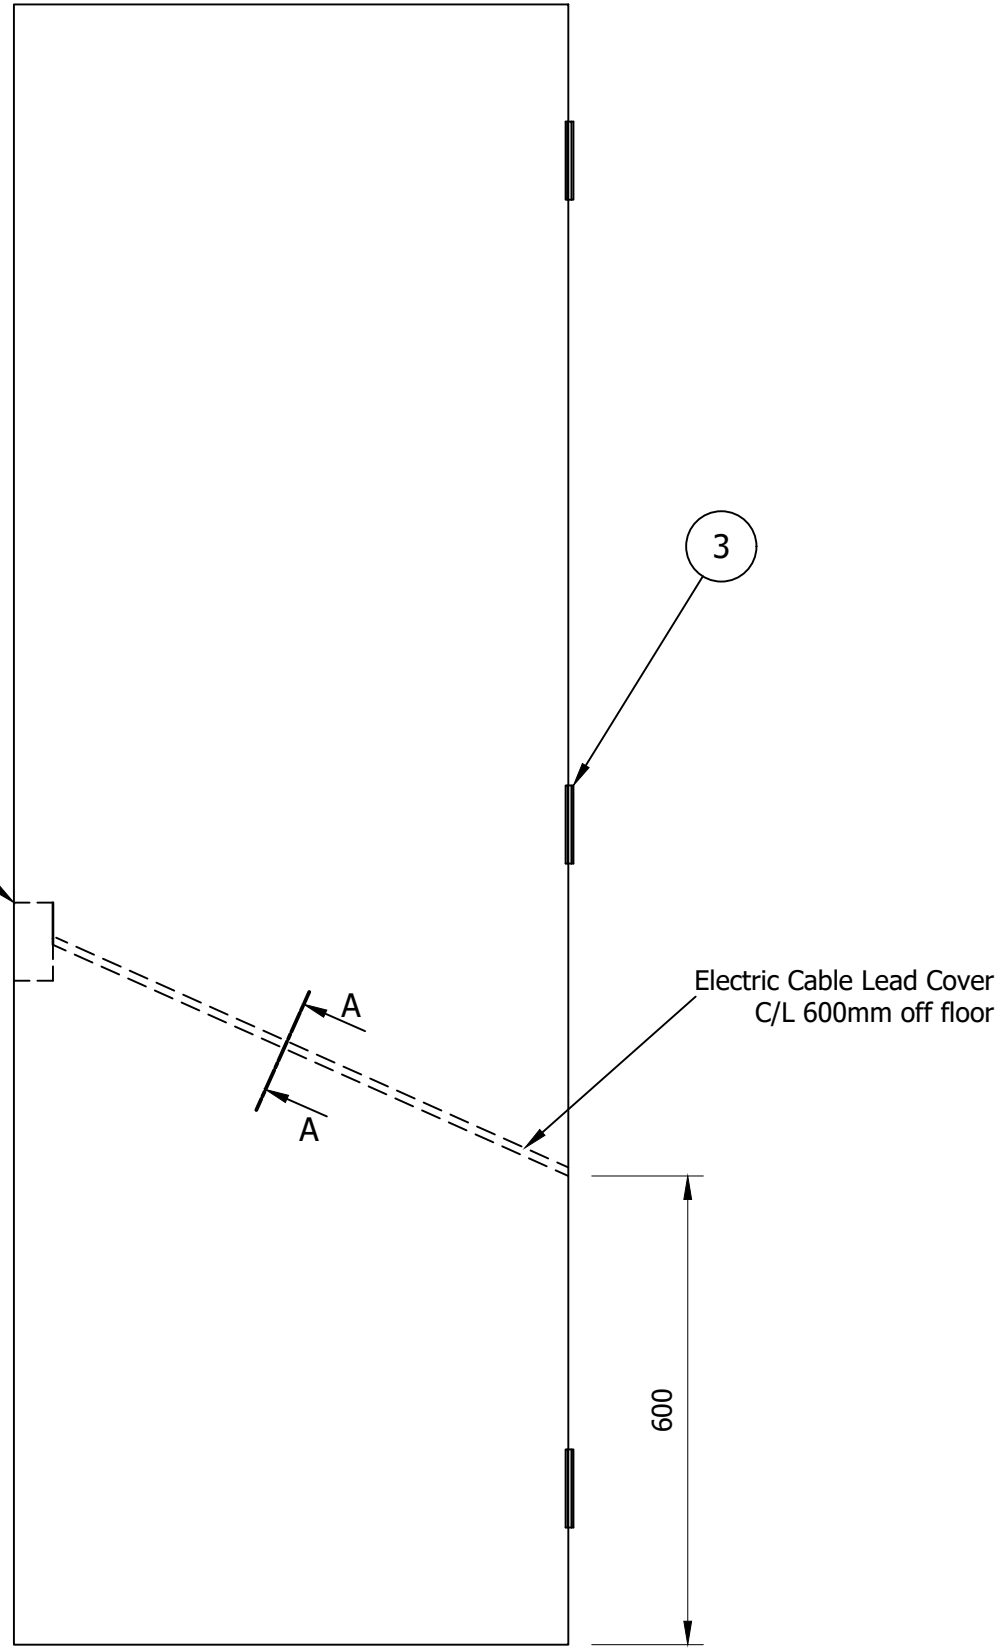

PART DETAILS			
ITEM	STOCK NUMBER	DESCRIPTION	COMMENTS
1	TC	FRR Core	
2	Skin	FRR Facing Board	
3	HX10075	100x75x2.5mm Steel Hinge	

Lock cut out  
Note minimum clearances apply  
(as per Vision Panel/Grille Details)

Electric Cable Lead Cover  
C/L 600mm off floor

Specifications	
CORE	Infernoguard 60
FRR	-/60/30sm, -/60/-sm

Drawn	G . STABLES	 <b>SOTERIA™</b> <b>DOORS</b> Innovative Openings	Edward Street Dargaville 0310 Ph.: 0508 966 378	
Client	Doors 'n' More			
Job	-			
Drawing Type	<b>Installation</b>	Fire Resistance Rated Door Leaf - Cable Groove Detail for Electric Locks		
Date	13/9/2023			
ALL DIMENSIONS ARE IN MILLIMETERS UNLESS OTHERWISE STATED  TOLERANCES UNLESS OTHERWISE STATED: LINEAR: X - ±2      HOLES: ±0.1 X.X - ±0.1      ANGULAR: X.X - ±0.1° X.XX - ±0.05		 3rd ANGLE PROJECTION	Drawing No. <b>FRR Cable Groove</b>	
		© COPYRIGHT	Revision <b>A1</b>	Sheet No. <b>1 / 1</b>