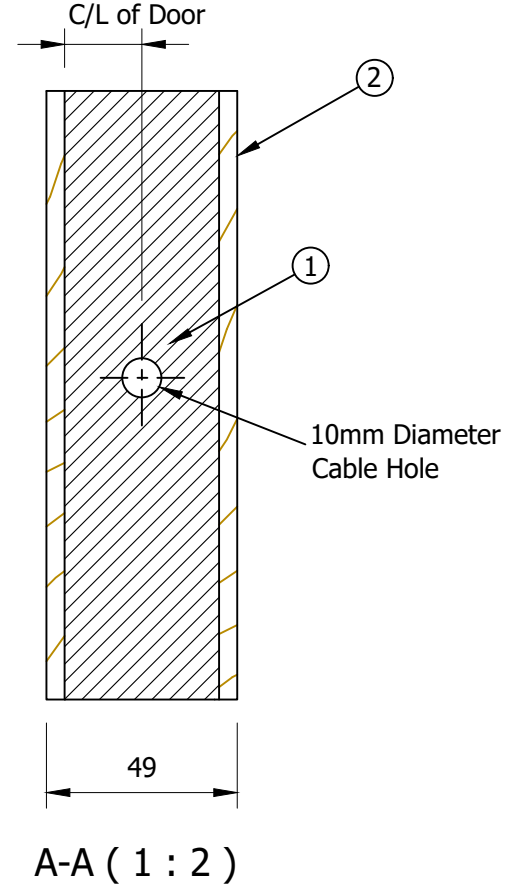

PART DETAILS			
ITEM	STOCK NUMBER	DESCRIPTION	COMMENTS
1	TC	FRR Core	
2	Skin	FRR Facing Board	
3	HX10075	100x75x2.5mm Steel Hinge	

Lock cut out  
Note minimum clearances apply  
(as per Vision Panel/Grille Details)

Electric Cable Lead Cover  
C/L 600mm off floor

Specifications	
CORE	Infernoguard 60
FRR	-/60/30sm, -/60/-sm

Drawn	G . STABLES	 <b>SOTERIA™</b> <b>DOORS</b> Innovative Openings	Edward Street Dargaville 0310 Ph.: 0508 966 378	
Client	Doors 'n' More			
Job	-			
Drawing Type	<b>Installation</b>	Fire Resistance Rated Door Leaf - Cable Groove Detail for Electric Locks		
Date	13/9/2023			
ALL DIMENSIONS ARE IN MILLIMETERS UNLESS OTHERWISE STATED  TOLERANCES UNLESS OTHERWISE STATED: LINEAR: X - ±2      HOLES: ±0.1 X.X - ±0.1      ANGULAR: X.X - ±0.1° X.XX - ±0.05		 3rd ANGLE PROJECTION	Drawing No. <b>FRR Cable Groove</b>	
		© COPYRIGHT	Revision <b>A1</b>	Sheet No. <b>1 / 1</b>