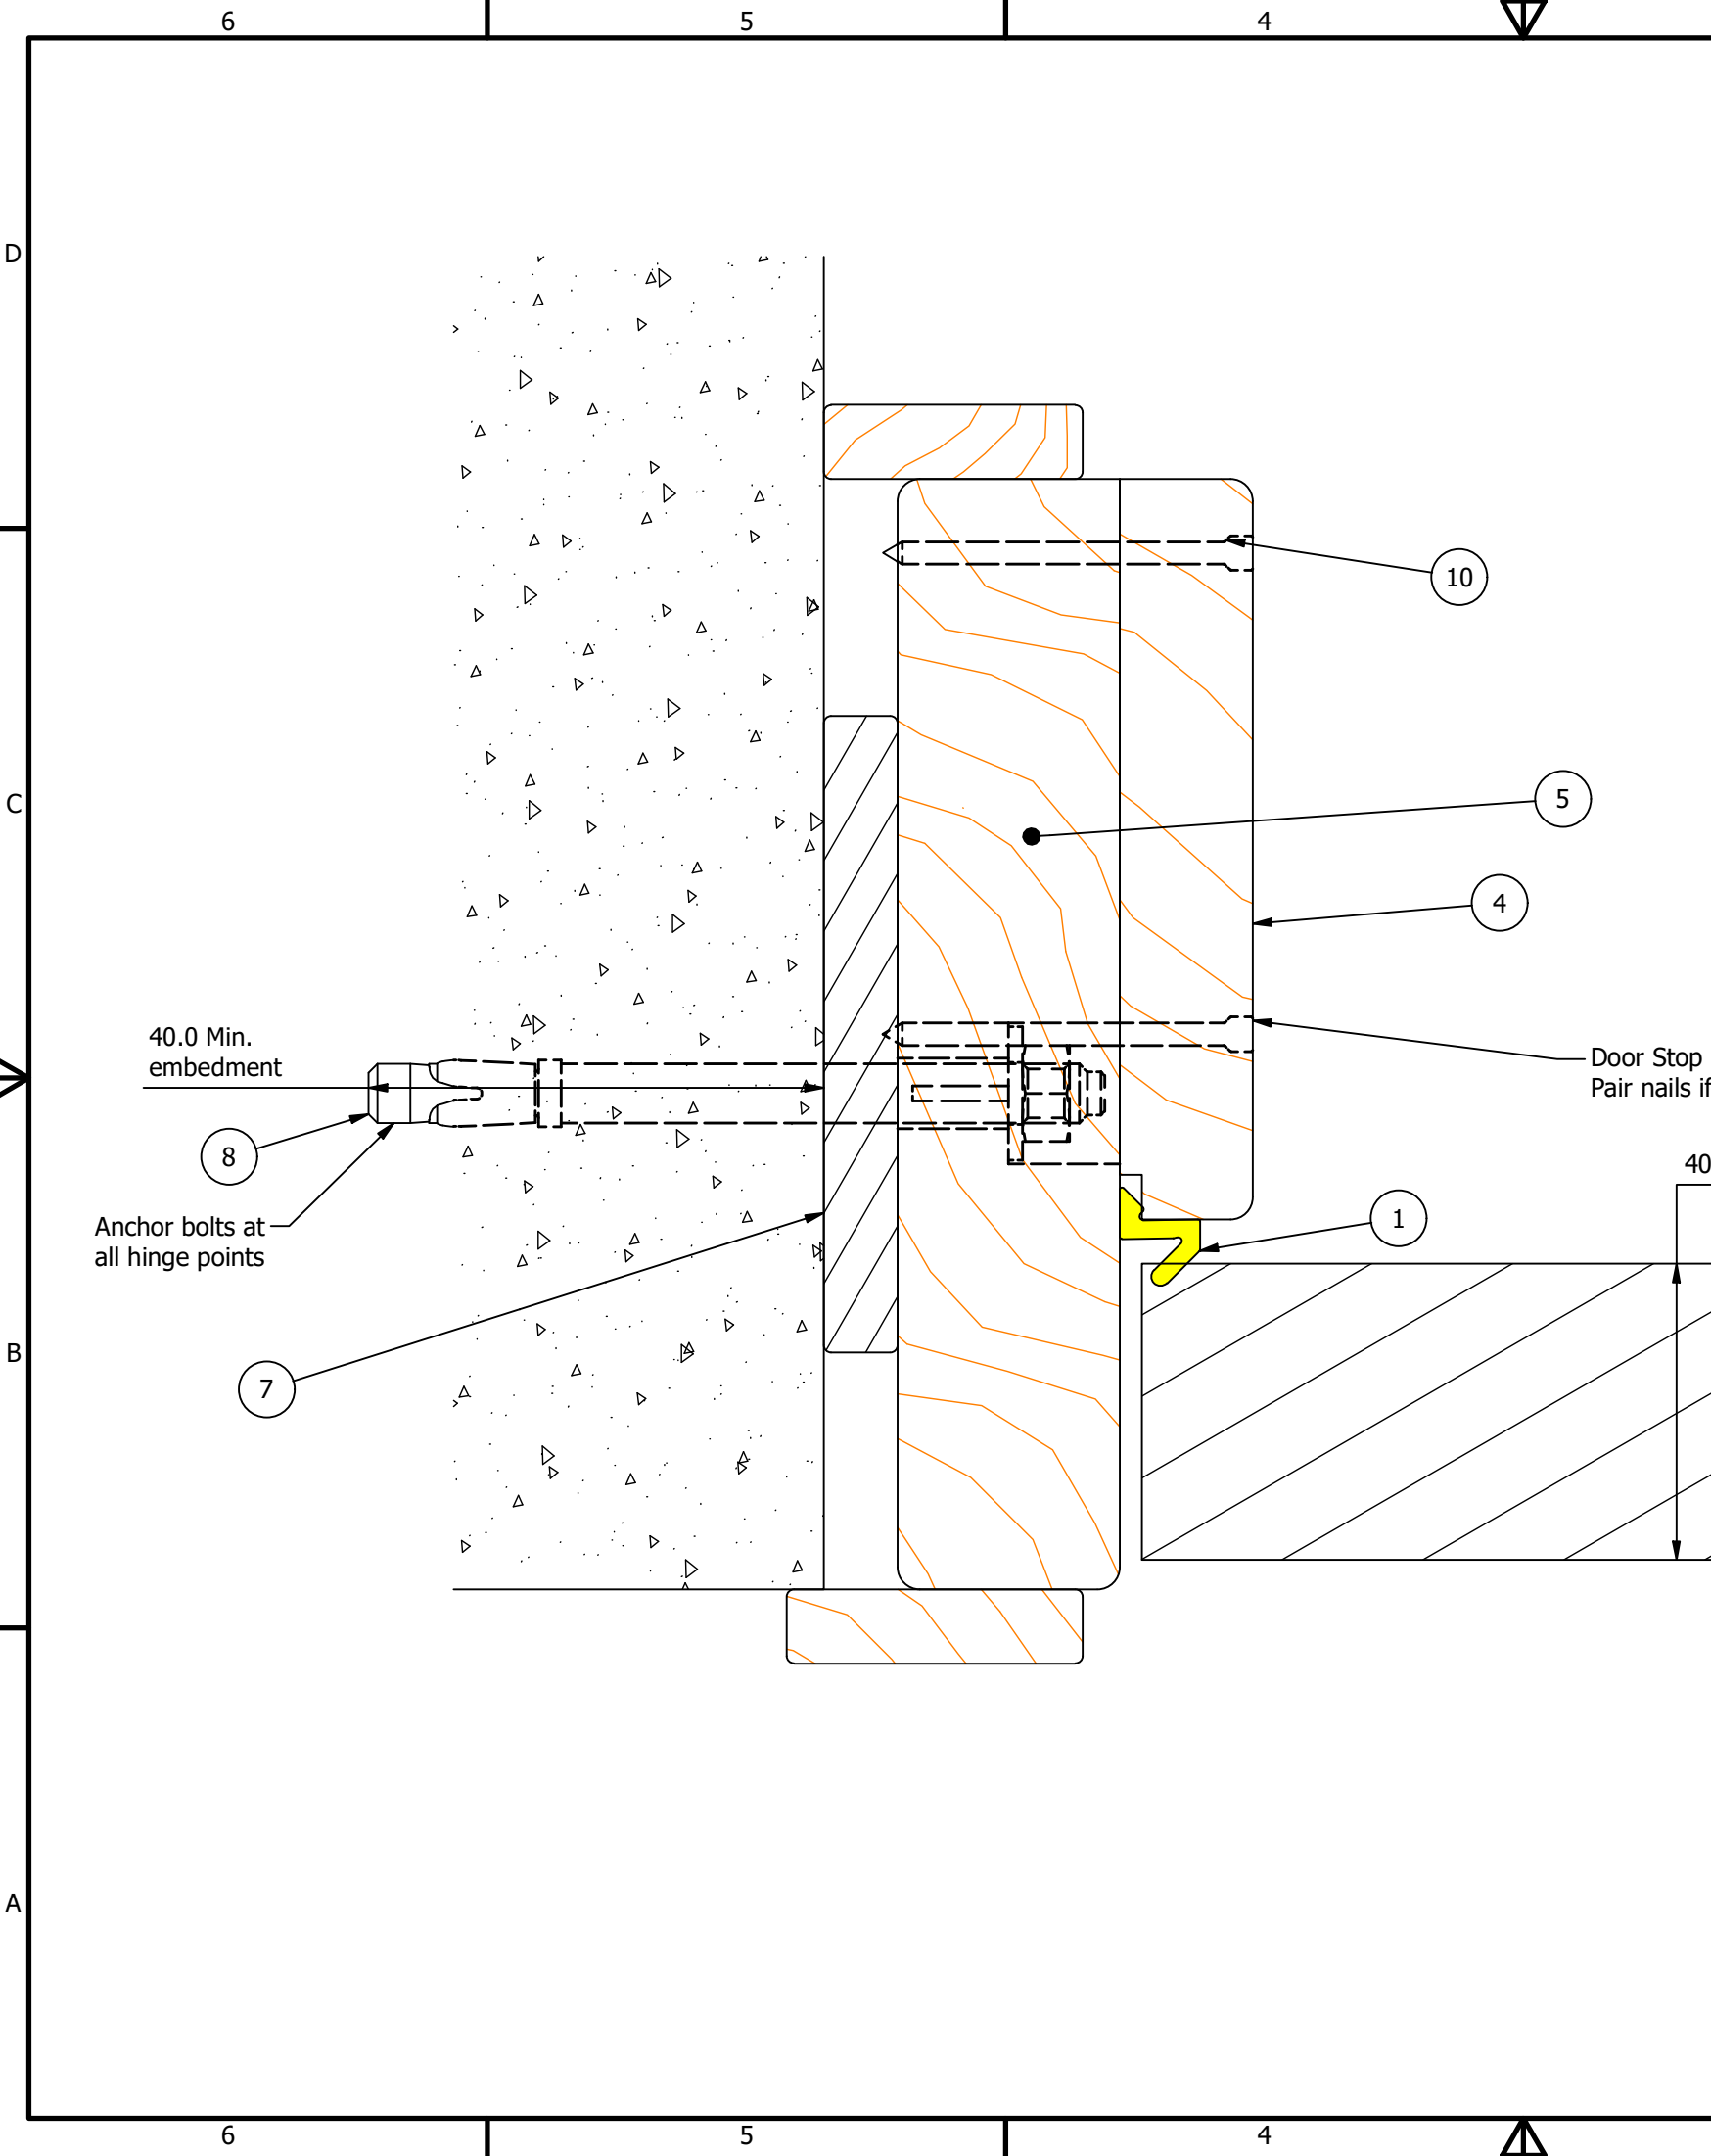

PART DETAILS			
ITEM	STOCK NUMBER	DESCRIPTION	COMMENTS
1	AQ21	Schlegel Aquamac Perimeter Seal	
4	J4-DS FRR	Full Width Door Stop 18 mm Pine	To suit AQ21 Seal
5	J4	J4 Jamb, 30 mm Pine	92-600 mm wide available
7	WB	Wedging Block	Cut to suit
8	ANC	Dynabolt	Ramset Dynabolt M10 x 100mm or equivalent; to suit 40mm min embedment. Refer installation instructions for fixing points
10	N50x3.2mm	Galvanised Jolthead Nail 50x3.2mm	200mm Ctrs Typ

Specifications	
CORE	Infernoguard Smoke
FRR	-/-/-sm
STUD	Masonry
JAMB	J4

Drawn	Roy MACINTYRE	 SOTERIA DOORS Innovative Openings	Edward Street Dargaville 0310 Ph.: 0508 966 378	
Client	Soteria			
Job	-			
Drawing Type	Installation	J4 Jamb Smoke Door- Masonry Wall Installation		
Job No.	-			
ALL DIMENSIONS ARE IN MILLIMETERS UNLESS OTHERWISE STATED TOLERANCES UNLESS OTHERWISE STATED: LINEAR: X - ±1 HOLES: ±0.1 X.X- ±0.1 ANGULAR: X.X - ±0.1° X.XX- ±0.05		 3rd ANGLE PROJECTION	Drawing No.	J4 SM M
		© COPYRIGHT	Revision	B
			Sheet No.	1 / 1