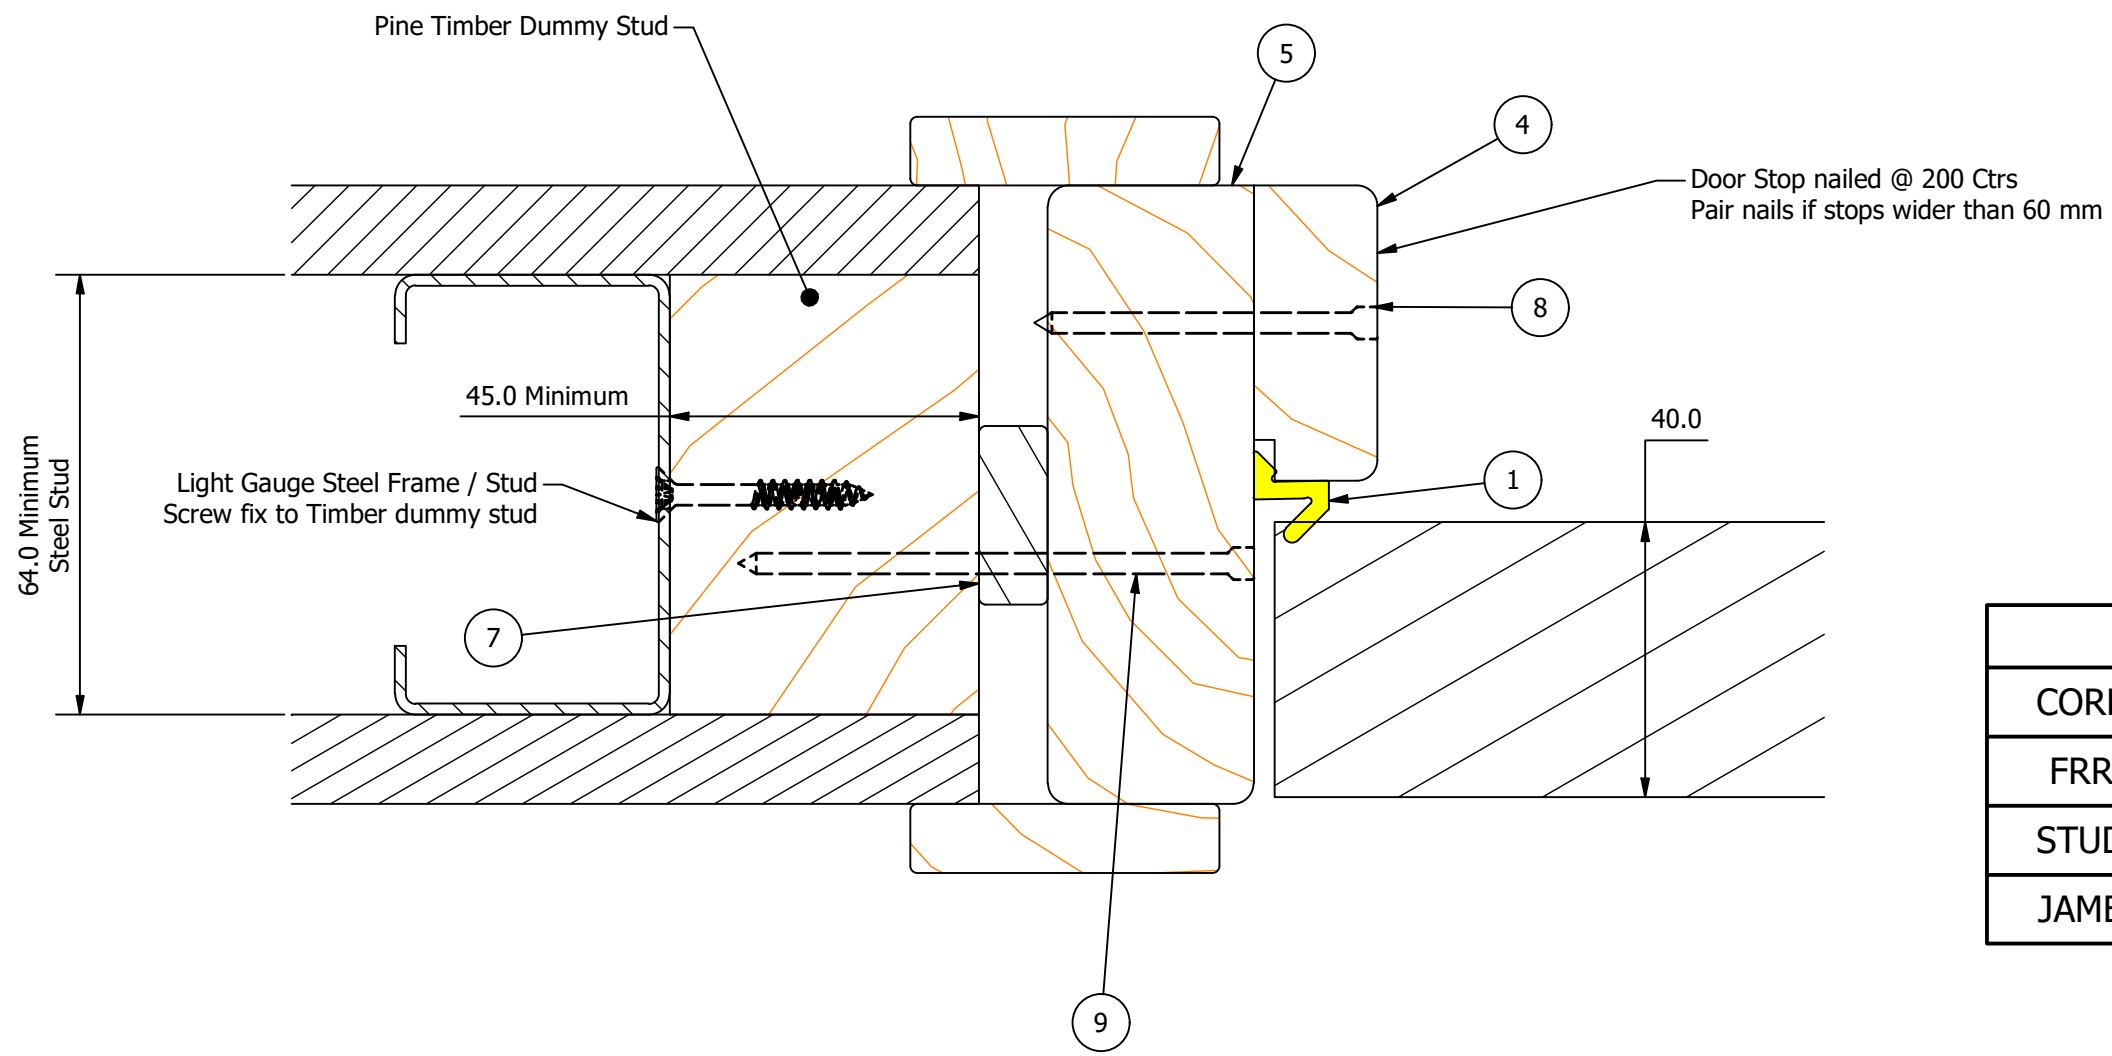

PART DETAILS			
ITEM	STOCK NUMBER	DESCRIPTION	COMMENTS
1	AQ21	Schlegel Aquamac Perimeter Seal	
4	J4-DS FRR	Full Width Door Stop 18 mm Pine	To suit AQ21 Pine
5	J4	J4 Jamb, 30 mm Pine	92-600 mm wide available
7	WB	Wedging Block	Cut to suit
8	N50x3.2mm	Galvanised Jolthead Nail 50x3.2mm	200mm Ctrs Typ
9	N75x3.2mm	Galvanised Jolthead Nail 75x3.2mm	See installation instructions for fixing points

Specifications	
CORE	Infernoguard Smoke
FRR	-/-/-sm
STUD	Steel
JAMB	J4

Drawn	Roy MACINTYRE	 SOTERIA DOORS Innovative Openings	Edward Street Dargaville 0310 Ph.: 0508 966 378	
Client	Soteria			
Job	-			
Drawing Type	Installation	J4 Jamb Smoke Door - Steel Jamb Wall Installation		
Job No.	-			
ALL DIMENSIONS ARE IN MILLIMETERS UNLESS OTHERWISE STATED TOLERANCES UNLESS OTHERWISE STATED: LINEAR: X - ±1 HOLES: ±0.1 X.X- ±0.1 ANGULAR: X.X - ±0.1° X.XX- ±0.05		 3rd ANGLE PROJECTION	Drawing No.	J4 SM SS
		© COPYRIGHT	Revision	B
			Sheet No.	1 / 1