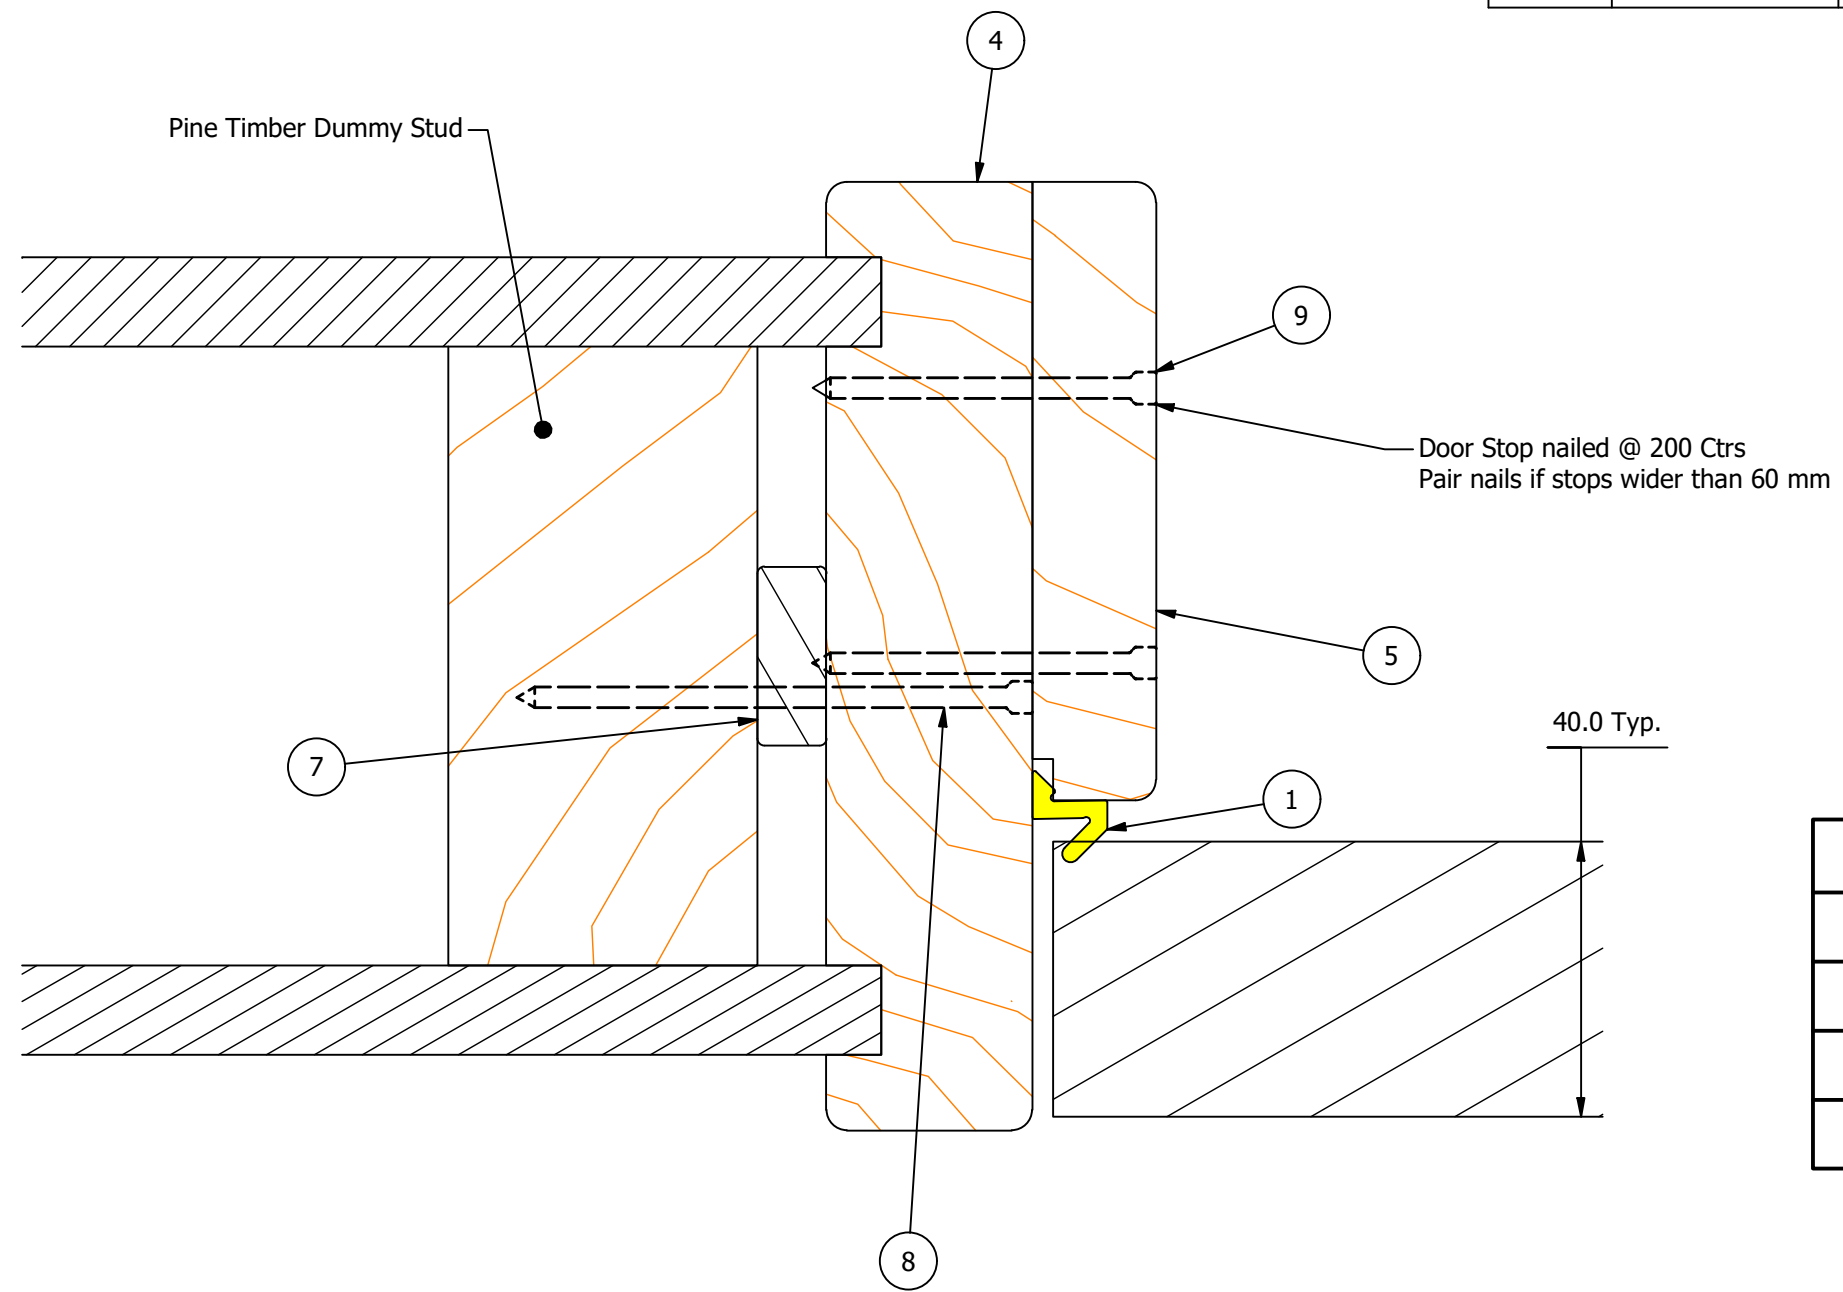

PART DETAILS			
ITEM	STOCK NUMBER	DESCRIPTION	COMMENTS
1	AQ21	Schlegel Aquamac Perimeter Seal	
4	J4a	J4a Jamb, 30 mm Pine	92-600 mm wide available
5	J4a-DS FRR	Full Width Door Stop 18 mm Pine	To suit AQ21 Seal
7	WB	Wedging Block	Cut to suit
8	N75x3.2mm	Galvanised Jolthead Nail 75x3.2mm	See installation instructions for fixing points
9	N50x3.2mm	Galvanised Jolthead Nail 50x3.2mm	200mm Ctrs Typ

Specifications	
CORE	Infernoguard Smoke
FRR	-/-/sm
STUD	Timber
JAMB	J4a

Drawn	Roy MACINTYRE	 SOTERIA DOORS Innovative Openings	Edward Street Dargaville 0310 Ph.: 0508 966 378	
Client	Soteria			
Job	-			
Drawing Type	Installation	J4a Jamb Smoke Door- Steel Stud Wall Installation		
Job No.	-			
ALL DIMENSIONS ARE IN MILLIMETERS UNLESS OTHERWISE STATED TOLERANCES UNLESS OTHERWISE STATED: LINEAR: X - ±1 HOLES: ±0.1 X.X- ±0.1 ANGULAR: X.X - ±0.1° X.XX- ±0.05		 3rd ANGLE PROJECTION	Drawing No.	J4a SM TS
		© COPYRIGHT	Revision	B
			Sheet No.	1 / 1